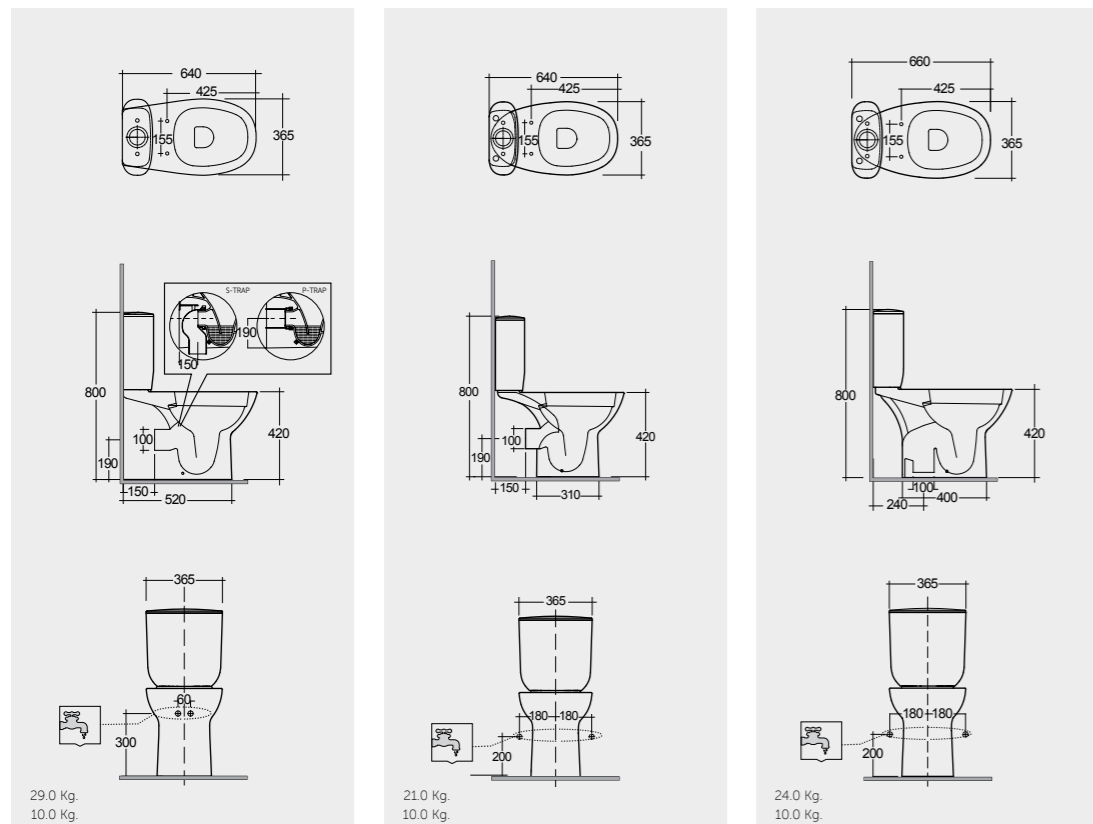

64 CM
MORWC1146AWHA
MORWT1800AWHA

Comfort Height 42 CM

64 CM
MORWC1145AWHA
MORWT1800AWHA

Comfort Height 42 CM

66 CM
MORWC1045AWHA
MORWT1800AWHA

Comfort Height 42 CM

Measurements | Misure | Dimensions | Abmessungen | Размеры

Models | Modelli | Modèles | Modelle | Модели

52 CM
MORWC1745AWHA

Comfort Height 42 CM

52 CM
MORWC1346AWHA

Comfort Height 42 CM

52 CM
MORWC1445AWHA

SET WITH MIXER (SHATAFF)
BRASS CHROME : SPRDOMX0001

Measurements | Misure | Dimensions | Abmessungen | Размеры