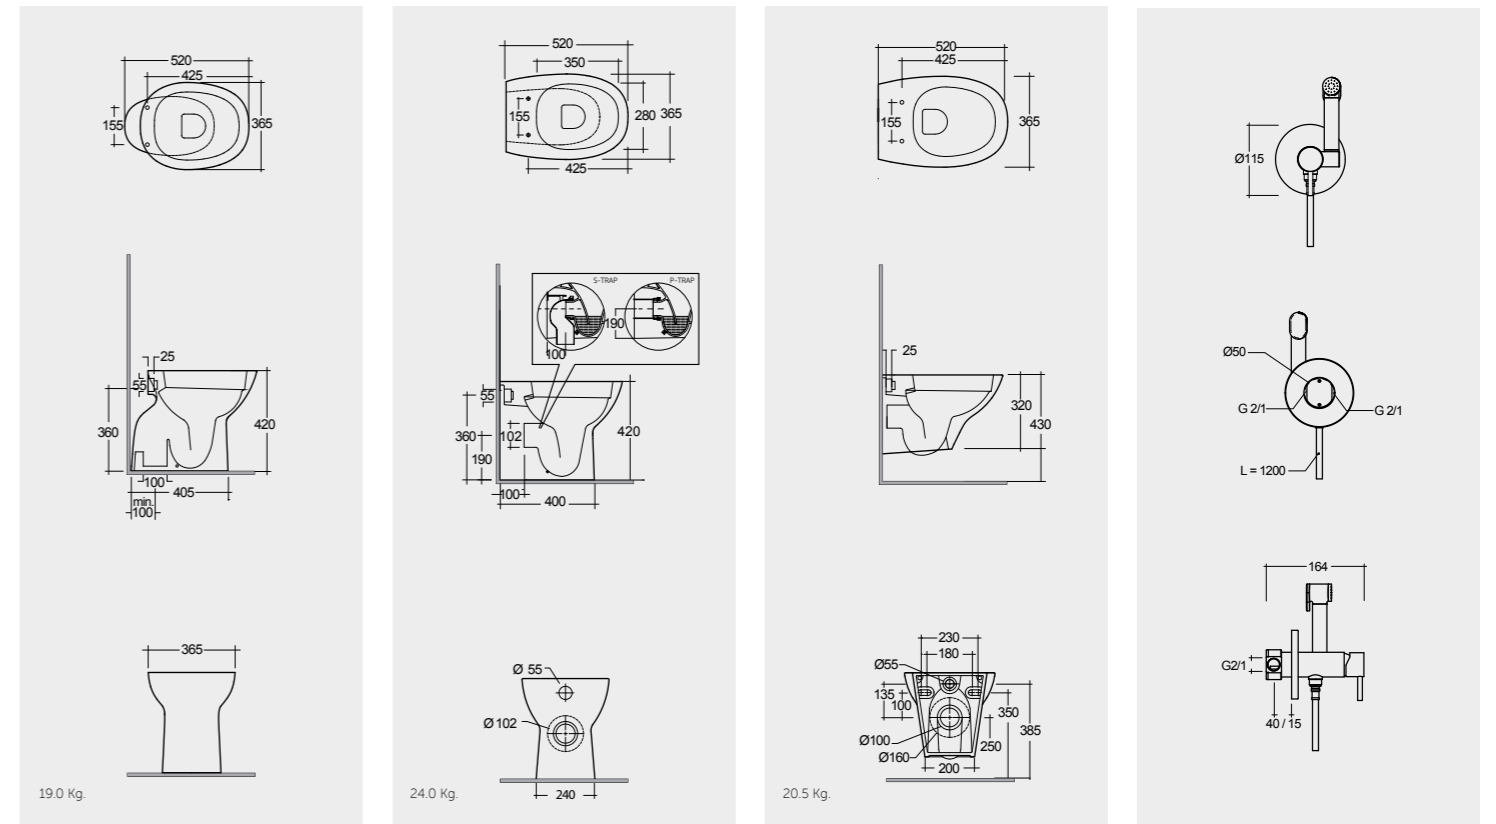

64 CM
MORWC1146AWHA
MORWT1800AWHA

Comfort Height 42 CM

64 CM
MORWC1145AWHA
MORWT1800AWHA

Comfort Height 42 CM

66 CM
MORWC1045AWHA
MORWT1800AWHA

Comfort Height 42 CM

Measurements | Misure | Dimensions | Abmessungen | Размеры

Models | Modelli | Modèles | Modelle | Модели

52 CM
MORWC1745AWHA

Comfort Height 42 CM

52 CM
MORWC1346AWHA

Comfort Height 42 CM

52 CM
MORWC1445AWHA

SET WITH MIXER (SHATAFF)
BRASS CHROME : SPRDOMX0001

Measurements | Misure | Dimensions | Abmessungen | Размеры