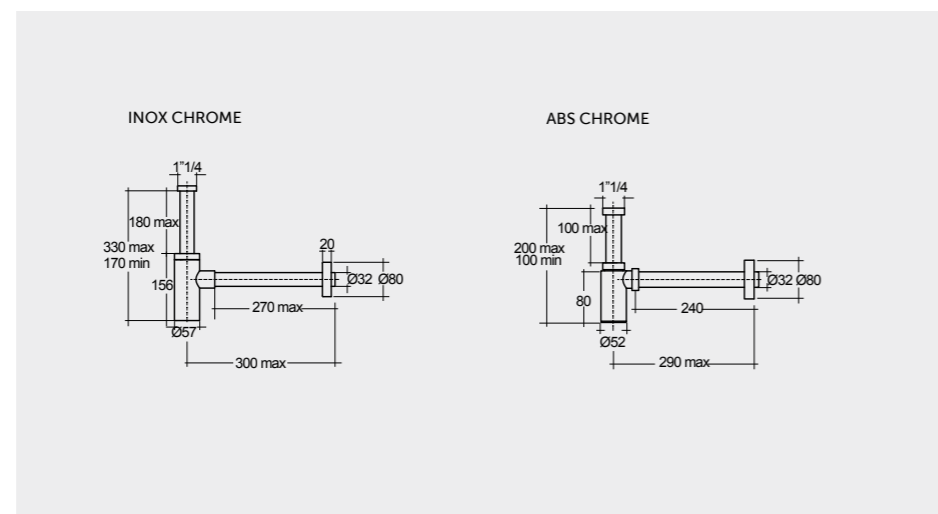

RAK-PRECIOUS COUNTER TOP SURFACES

60 CM
SENCT5000AWHA

83 CM
PRESL08347103A

W 80 x D 46 x H 60CM
JOYWH080EGY

W 80 x D 2 x H 68CM
JOYMR08068LED